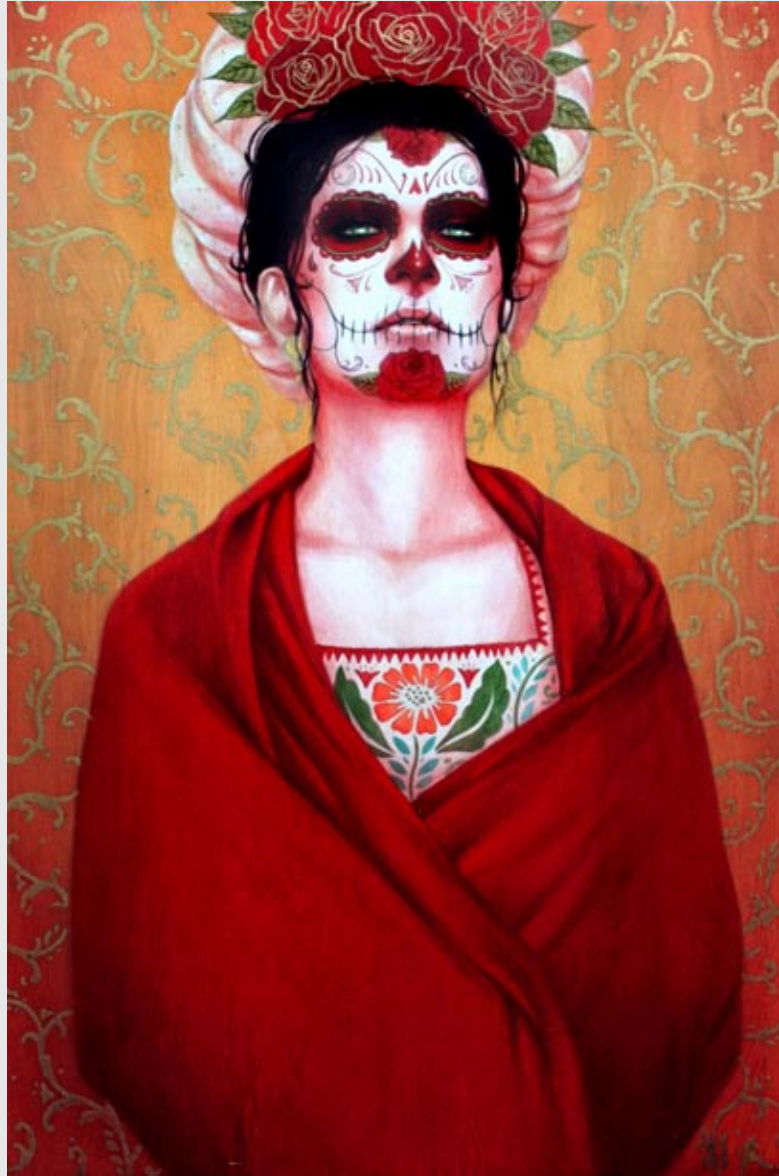

La Madrina
Acrylic and gold leaf
on wood panel
48 x 36 in.
2010

La Adelita
Acrylic and gold leaf
on wood panel
40 x 30 in.
2010

La Dama de Honor
Acrylic and gold leaf
on wood panel
40 x 30 in.
2010

Red Serape
Acrylic and gold leaf
on wood panel
40 x 30 in.
2010

La Bruja
Acrylic on wood panel
36 x 24 in.
2010

Portrait of Miss Chalisse S.
Acrylic on wood panel
36 x 24 in.
2010

Señora de las Sombras
Acrylic and gold leaf
on wood panel
36 x 24 in.
2010

Señora Negra
Acrylic on wood panel
32 x 24 in.
2010