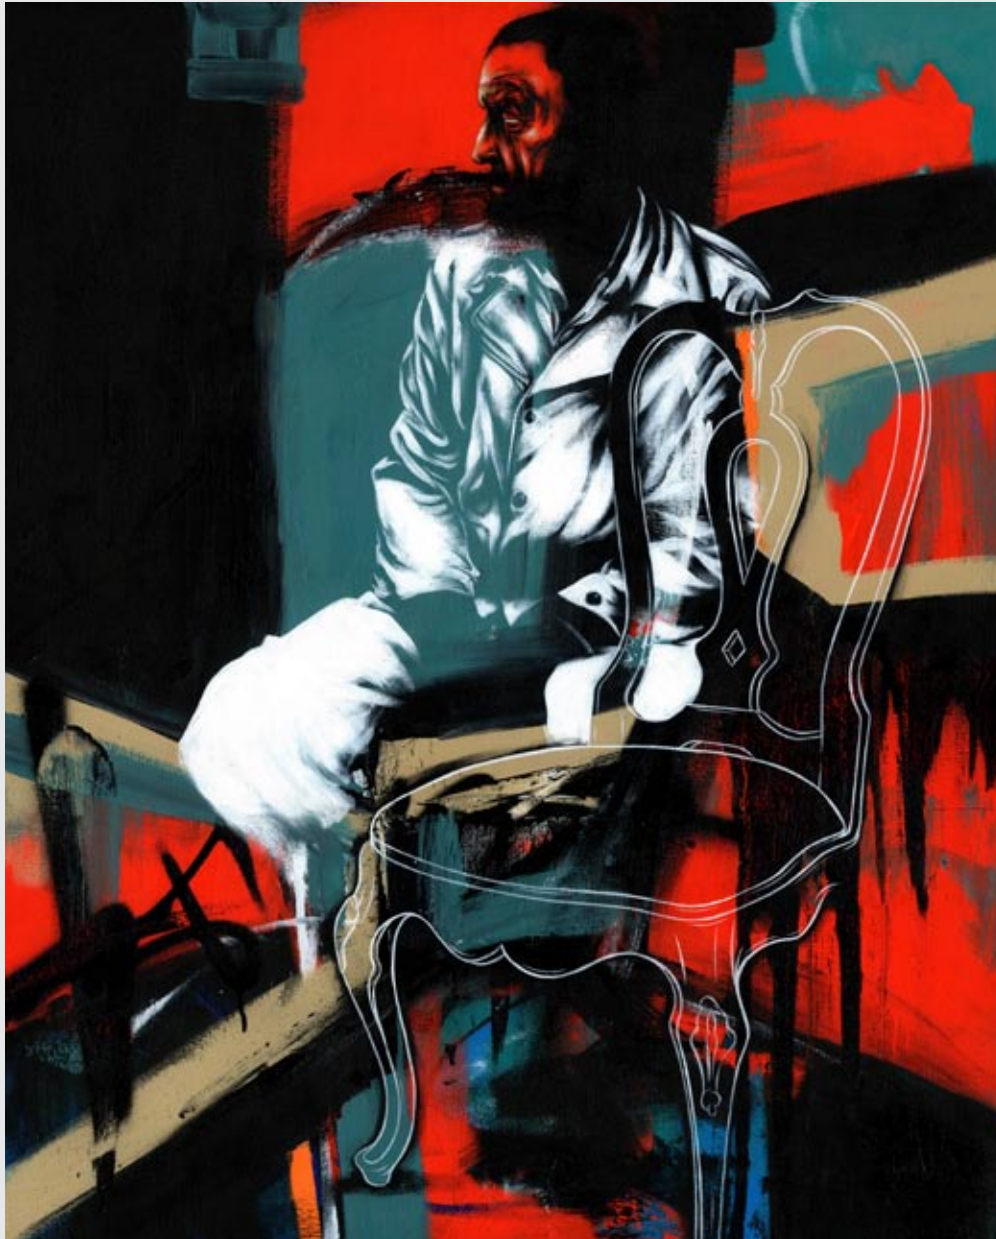

For inquiries please contact:
info@joshualinergallery.com

Terminal Velocity
Mixed media on canvas
78 x 63 in.
2010

Woman in Repose
Mixed media on canvas
50 x 40 in.
2010

Musical Chair
Mixed media on canvas
42 x 34 in.
2010

A Rose is a Rose is a Rose
Mixed media on canvas
40 x 40 in.
2010

Beast of Burden
Mixed media on canvas
40 x 32 in.
2010

Black Rain
Mixed media on canvas
34 x 28 in.
2010

King of Pop
Mixed media on canvas
34 x 28 in.
2010